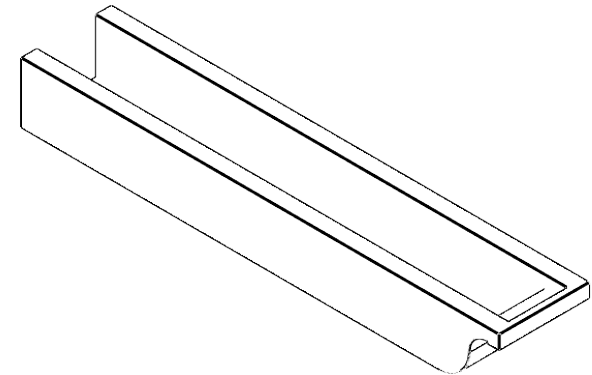

ITEM NUMBER: RFTURO060X04000X32000X004DEL00RCPR

6"W X 4"H X 32"L TIMBERTHANE ROUGH CEDAR DEL MONTE FAUX WOOD OPEN RAFTER TAIL, 4"L END, PRIMED TAN

SIDE PROFILE

FRONT PROFILE

ISOMETRIC

GENERATED DATE : 03/02/2023

EKENA MILLWORK
2300 WEST MAIN ST.
CLARKSVILLE, TX 75426
TOLL FREE: 866-607-0453
WWW.EKENAMILLWORK.COM

NOTES

1. INSTALLATION TO BE COMPLETED IN ACCORDANCE WITH MANUFACTURER'S SPECIFICATIONS.
2. DRAWING MAY NOT BE TO SCALE
3. THIS DRAWING IS INTENDED FOR DESIGN AND PLANNING PURPOSES ONLY.
4. ALL INFORMATION CONTAINED HEREIN WAS CURRENT AT THE TIME OF DEVELOPMENT BUT MUST BE REVIEWED AND APPROVED BY THE PRODUCT MANUFACTURER TO BE CONSIDERED ACCURATE.
5. TIMBERTHANE ARCHITECTURAL PRODUCTS ARE MADE FROM HIGH DENSITY URETHANE AND COME FACTORY PRIMED